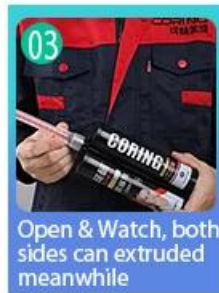

Varieties of colors for your choice. Also provide custom colors.

Provide Whole Room Gap Solution

Brief Construction Process

Clean the tiles and keep it dry

Polish with tile wax except the glazed tile

Open & Watch, both sides can extruded meanwhile