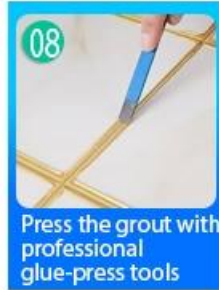

Screw on the nozzle, put on the grout gun

Inclined cut the top of the nozzle in 45°

Squeeze out 60-80cm long grout in the forefront

Evenly squeeze out the tile agent along the gap

Press the grout with professional glue-press tools