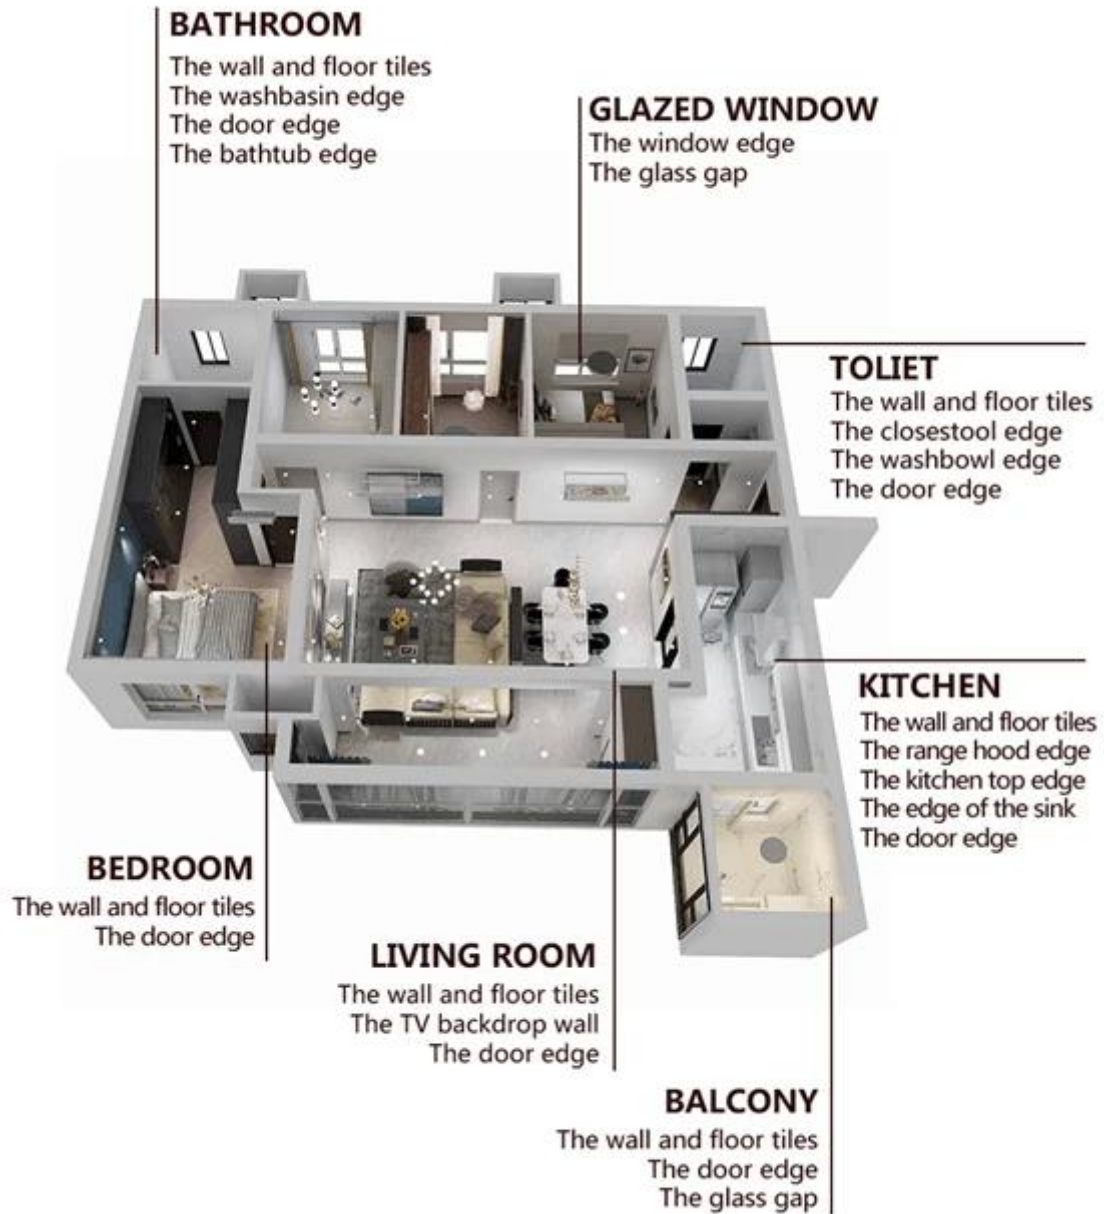

Kelin super glue is a new high-grade edge sealing product instead of glass glue. With the features of environmental and tasteless, it is suitable for varieties of joints, like home decoration, lavabo, kitchen table board, door window, wallpaper edge, etc. It is very elastic and will not break. At the same time, with the great performances of waterproof, mould proof, anti - pollution multi-effect integration, it does not add any solvent, and can effectively inhibit the breeding of bacteria, giving you a healthier, more environmental and beautiful living environment! As a [China edge sealing adhesive supplier](#), we are committed to creating high quality edge sealing products.

Provide Whole Room Gap Solution

Company Advantage

Factory Overview

Creaming Machine Line

Testing Machine

Batching Production Line

Cooling Filling

Filling Machine Line