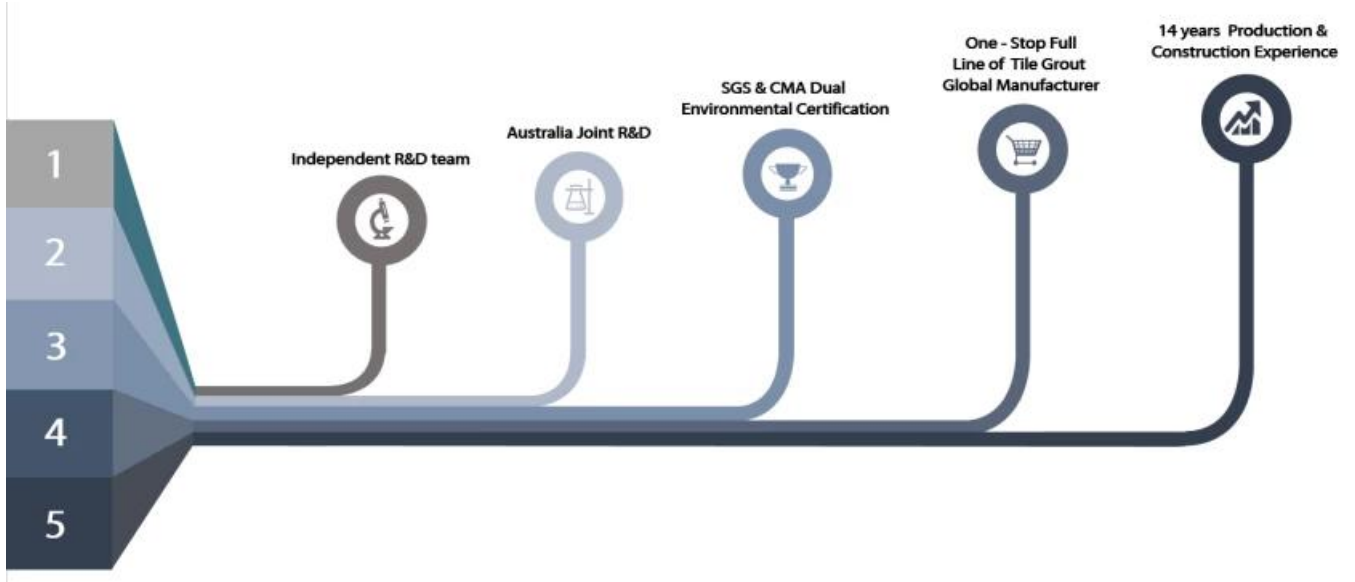

Kelin super glue is a new high-grade edge sealing product instead of glass glue. With the features of environmental and tasteless, it is suitable for varieties of joints, like home decoration, lavabo, kitchen table board, door window, wallpaper edge, etc. It is very elastic and will not break. At the same time, with the great performances of waterproof, mould proof, anti - pollution multi-effect integration, it does not add any solvent, and can effectively inhibit the breeding of bacteria, giving you a healthier, more environmental and beautiful living environment! As a [China edge sealing adhesive supplier](#), we are committed to creating high quality edge sealing products.

Provide Whole Room Gap Solution

Company Advantage

Factory Overview

Creaming Machine Line

Testing Machine

Batching Production Line

Cooling Filling

Filling Machine Line